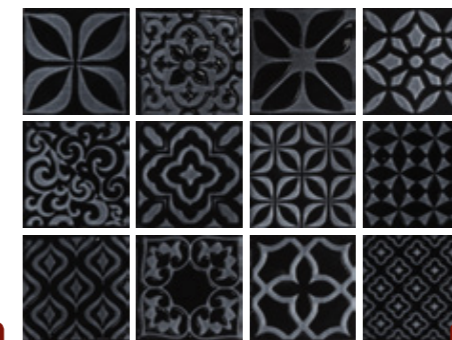

M1310^(A) | C49

DECOR GLAM BOSQUE
10x10x0.9 cm

M6200^(A) | C49

DECOR GLAM CINZA CLARO
10x10x0.9 cm

M6400^(A) | C49

DECOR GLAM PRETO
10x10x0.9 cm

M3800^(A) | C49

DECOR GLAM COBALTO
10x10x0.9 cm