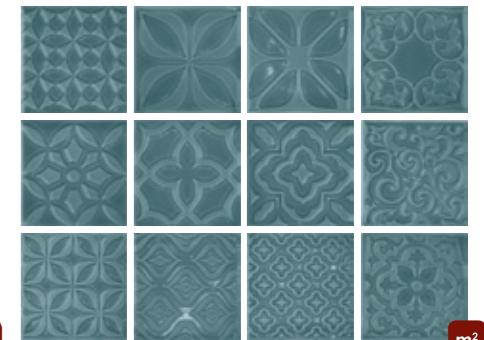

M5010^(A) | C49

DECOR GLAM ÁRTICO
10x10x0.9 cm

M5910^(A) | C49

DECOR GLAM NÓRDICO
10x10x0.9 cm

M6410^(A) | C49

DECOR GLAM ATLÂNTICO
10x10x0.9 cm

M5620^(A) | C49

^(A) THE GLAM DECORATION CONSISTS IN A SET OF 12 DIFFERENT PIECES. IN EACH BOX THE COMBINATION OF PIECES IS COMPLETELY RANDOM. HANDMADE PRODUCT SUBJECT TO VARIATIONS.