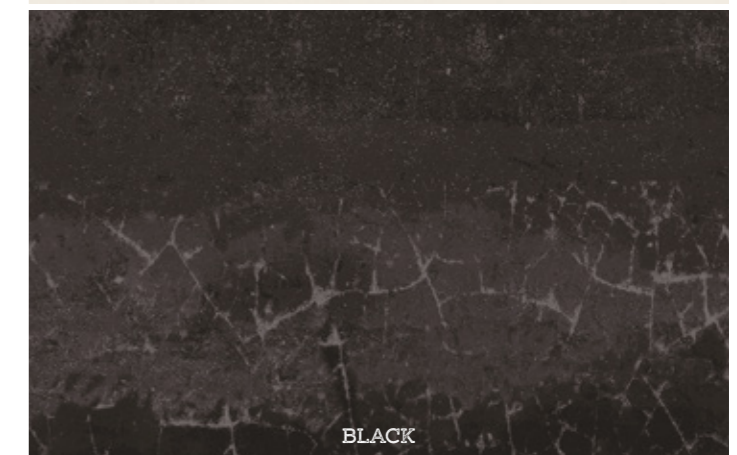

## COLOURS

### WALL TILES

BEIGE

GREY

BLACK

**Tradition as an inspiration to suit the most sophisticated spaces. Heritage collection offers truly original compositions for the creation of authentic atmospheres full of character and brimming with memories.**