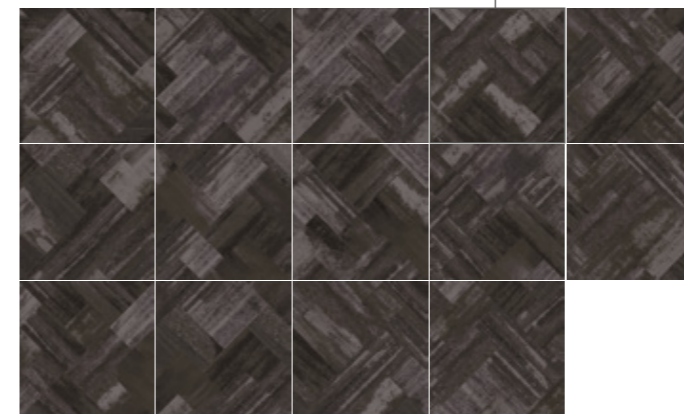

DECOR BRUSH BLACK (14 DIFFERENT PIECES)