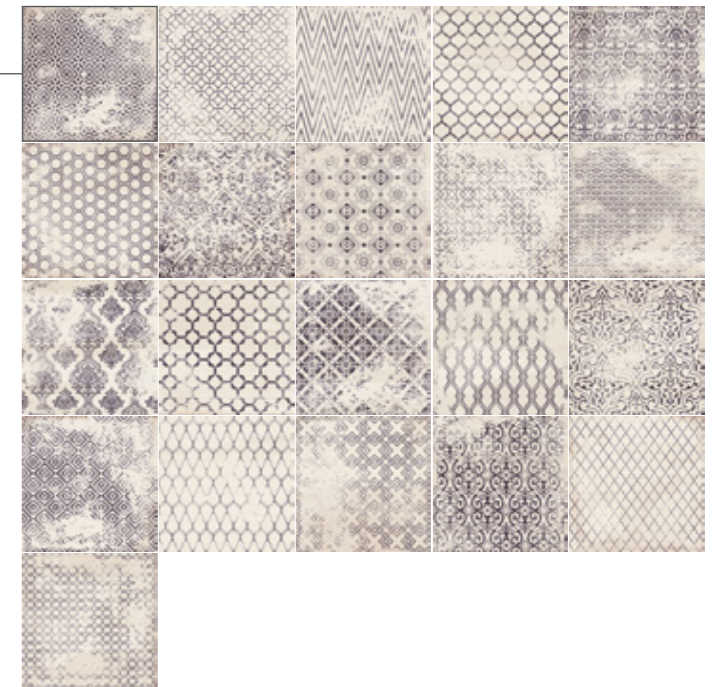

DECOR MANDALA BEIGE (21 DIFFERENT PIECES)