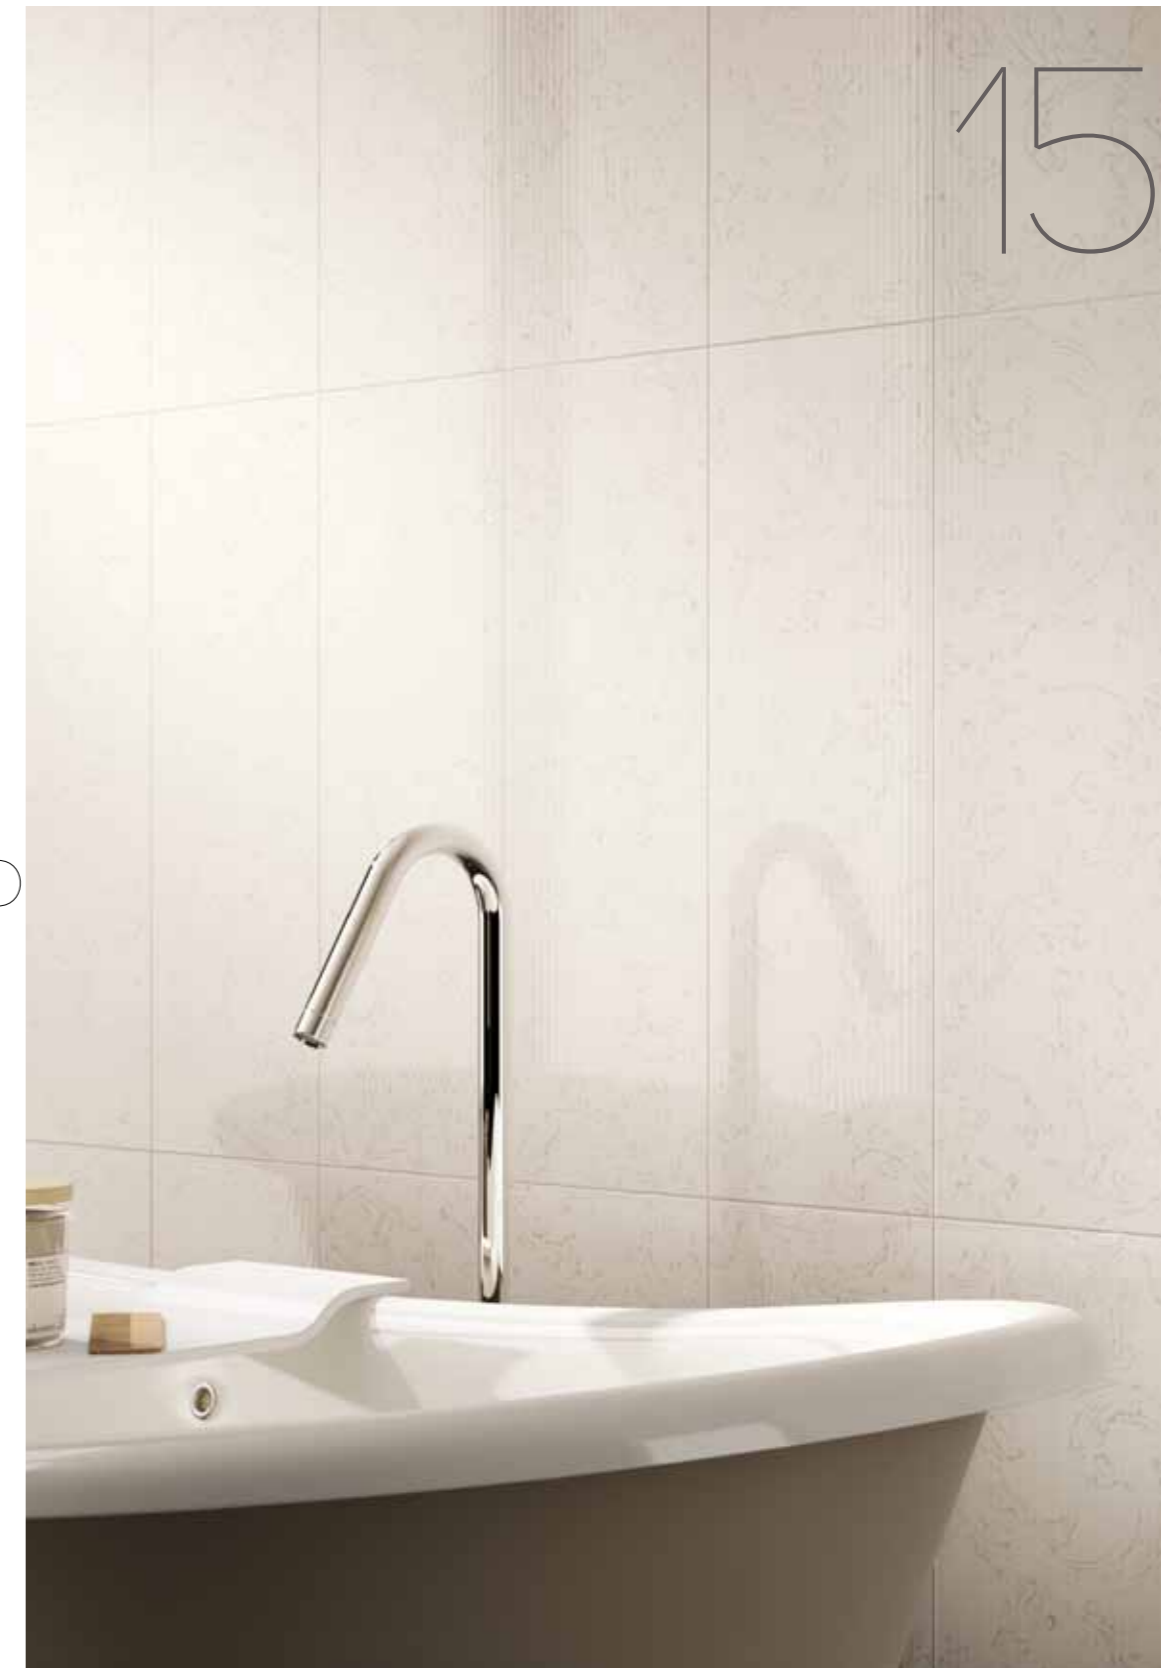

- 20x60
  LUX
  WHITE
  DEC. GRAPH
  LIST. GRAPH SAND
- 45x45
  SAND

15