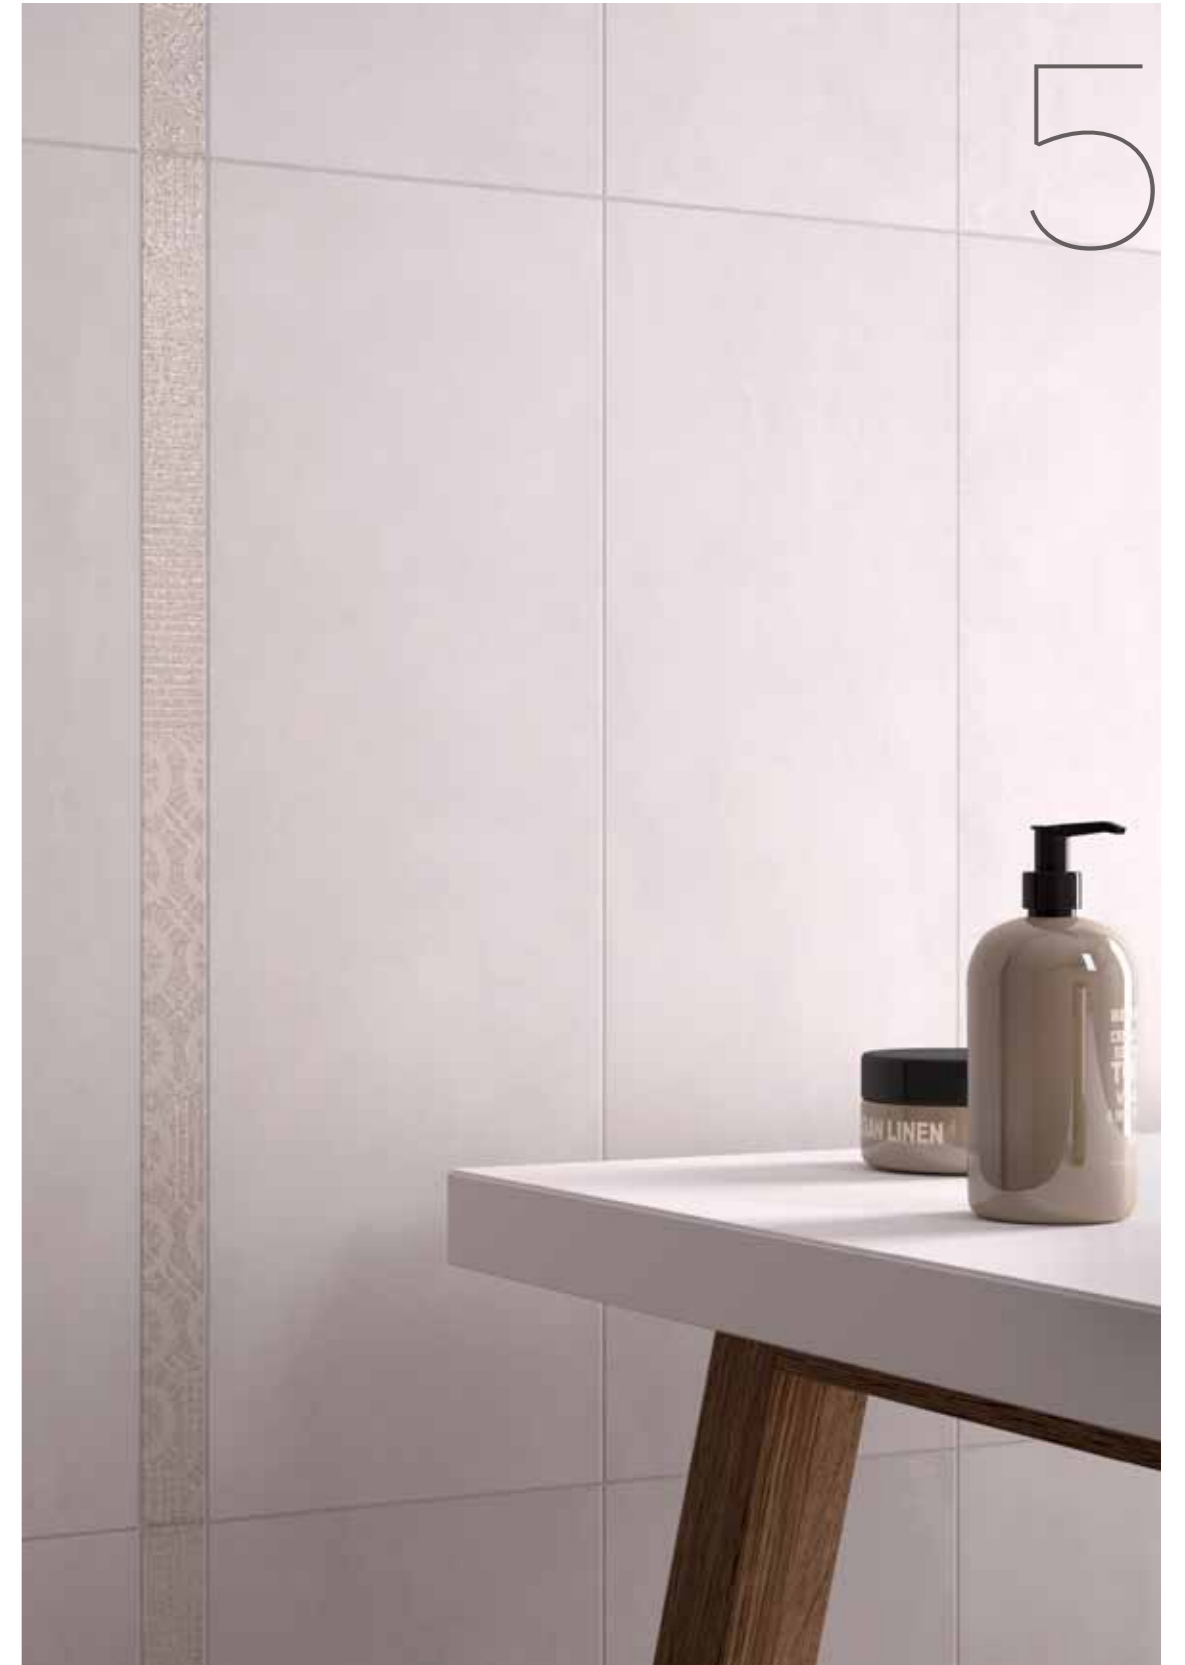

- 20x60
  SAT.
  WHITE
  SAND
  STYLE SAND
  LIST. STYLE SAND
- 45x45
  SAND

5