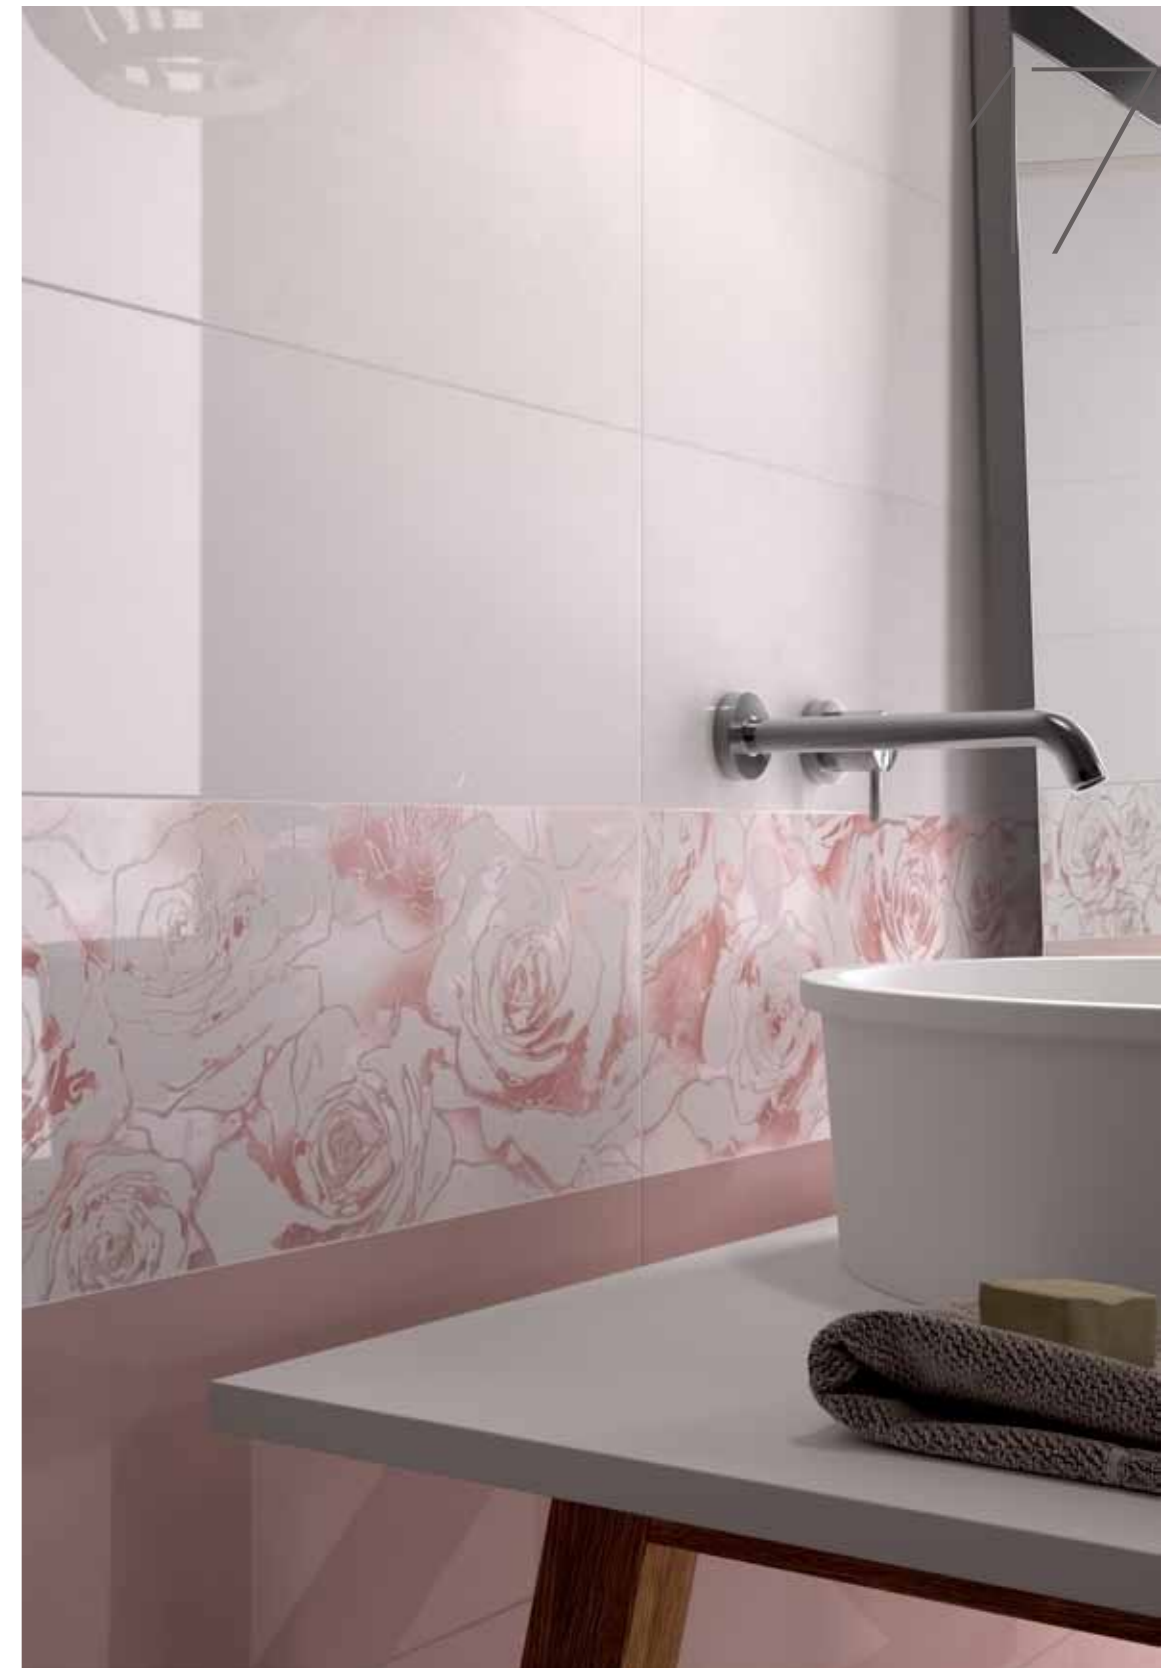

- 20x60
LUX
WHITE
ANTIQUE PINK
DEC. DESIRE
- 45x45
SAND

18

- 20x60
LUX
WHITE
SMOKE
DEC. OWL WHITE
LIST. OWL

- 45x45
SAND

19

20

- 20x60
LUX
SAND
SMOKE
ANTIQUE PINK
DEC. LOVE
- 45x45
SMOKE

21