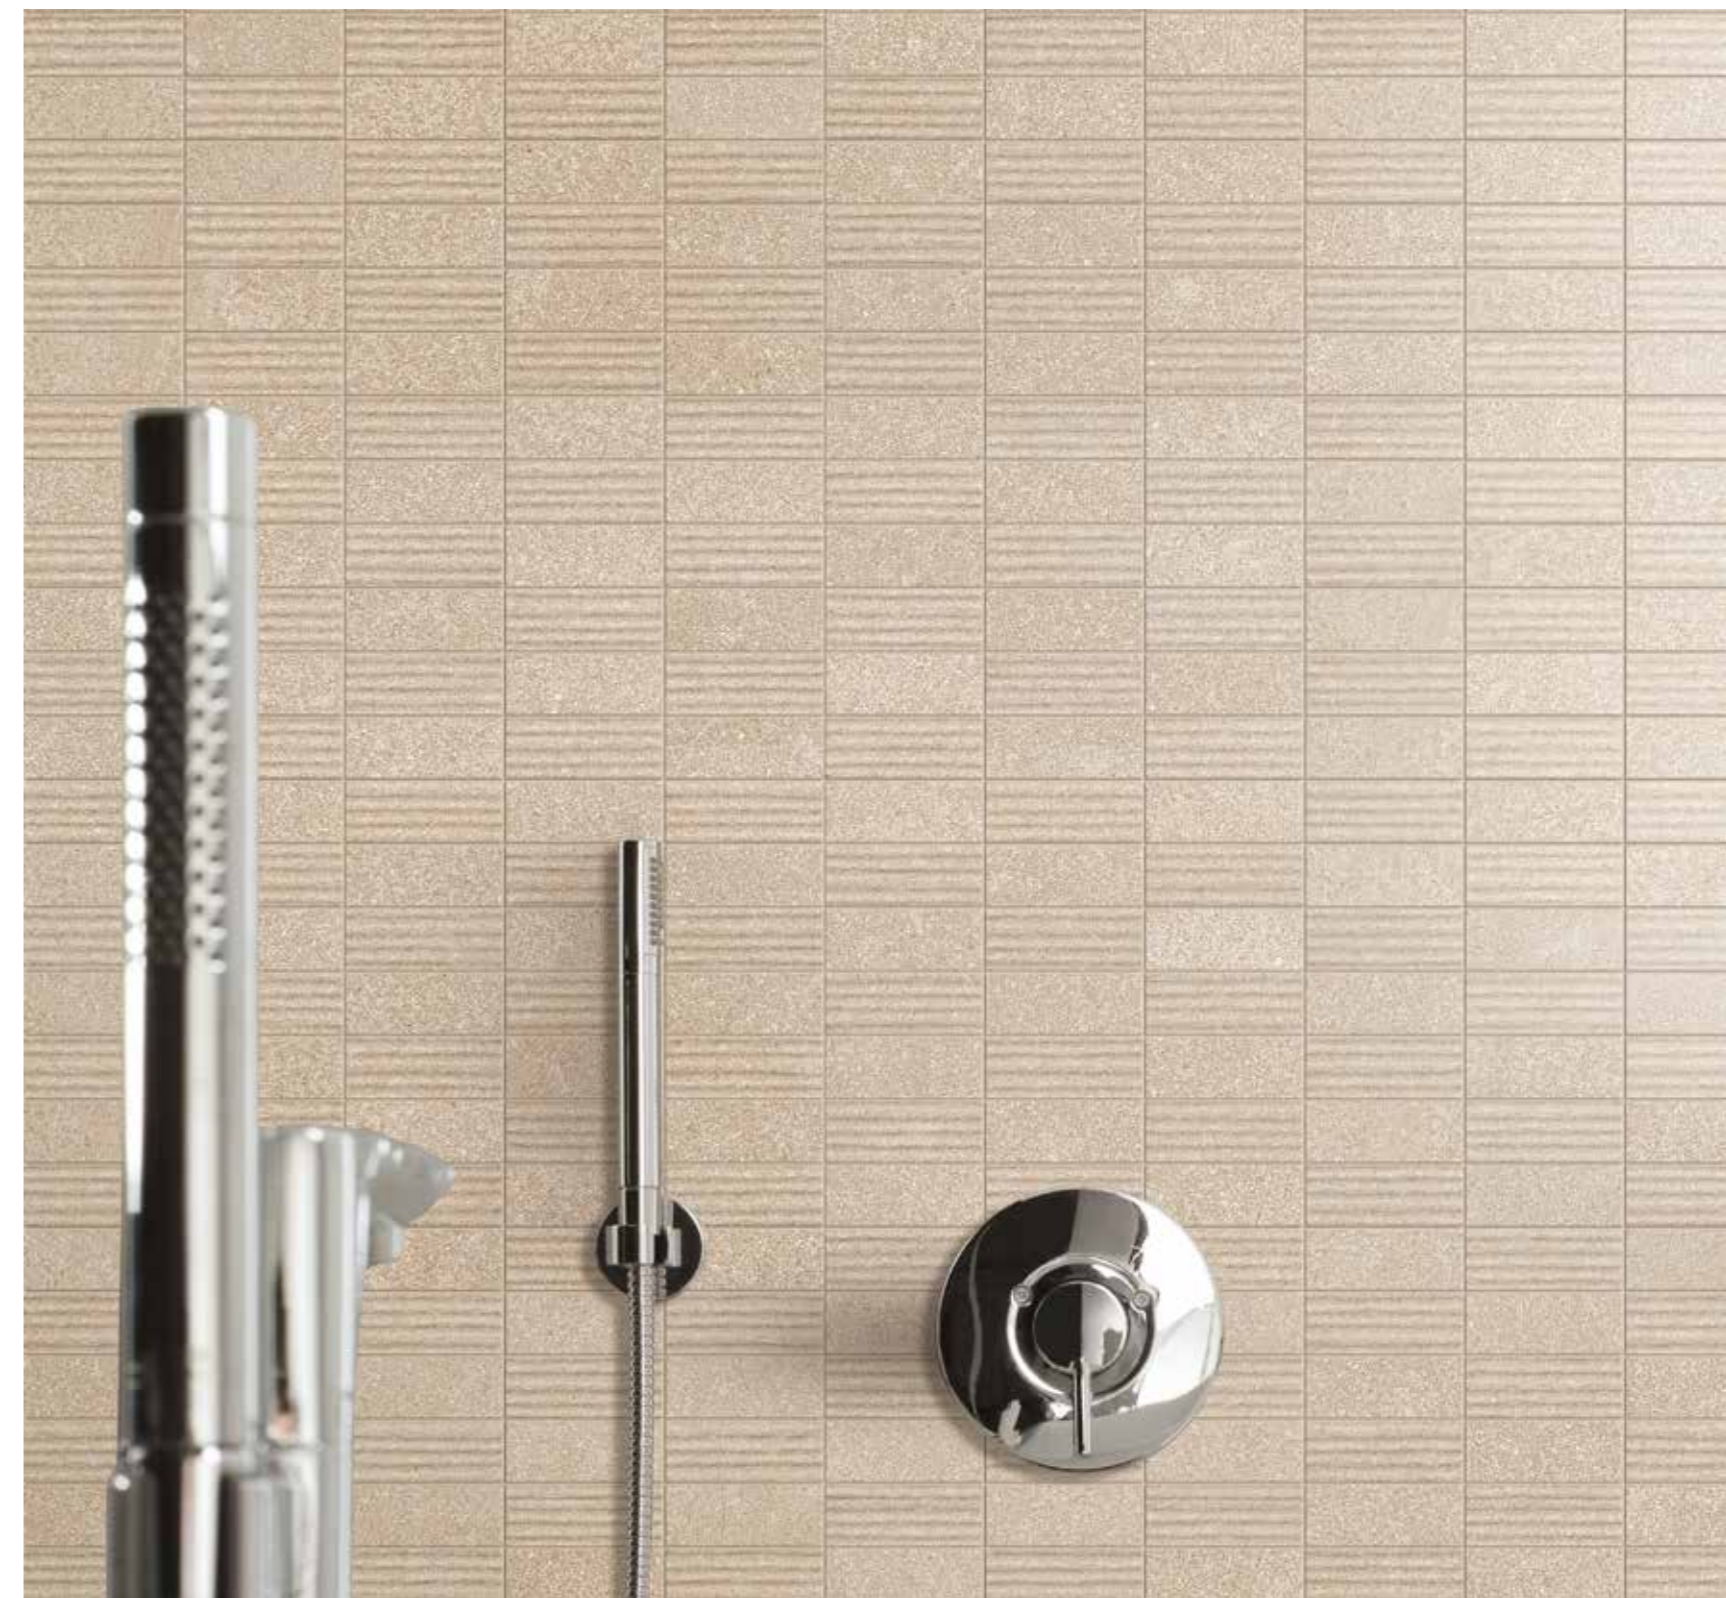

Mos. Rettangoli Sand 25x25