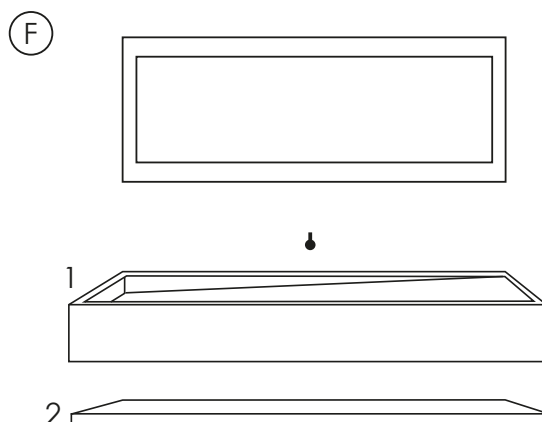

1. 1_ Top Lavabo integrato degradè 120 cm
   2_ Top porta oggetti 120 cm
   1_ Integrated top with degradè washbasin 120 cm
   2_ Vanity top 120 cm