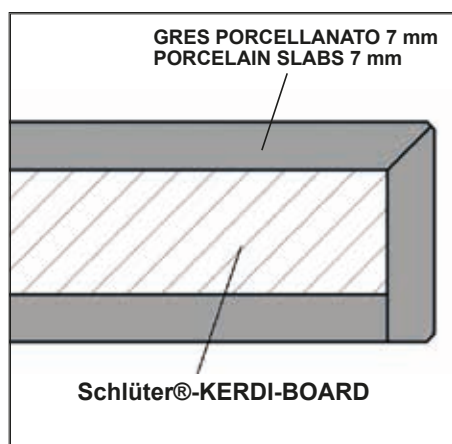

CERTIFICAZIONI

Schlüter®-KERDI-BOARD ha ottenuto dagli enti competenti la certificazione richiesta in Germania per alcune applicazioni specifiche con relativa "abP" e marcatura "U".

E' inoltre un sistema certificato ETA (European Technical Assessment) ai sensi della ETAG 022, classe A e C (impermeabilizzazione accoppiata a ceramica), e viene contrassegnato con il marchio CE.

The ABK's BATH DESIGN furniture items are achieved with a craftsmanship process that guarantees its quality and its attention to detail.

Adhesive C2/TE and polyurethane resins are used for the assembly of the many parts that compose it.

The internal structure is designed with **Schlüter®-KERDI-BOARD**, it consists of an extruded hard foam panel, with a special reinforcement material on both sides and fleece webbing for effective anchoring in the tile adhesive. This multifunctional tile substrate for wall areas, can be used for creating bonded waterproofing assemblies with tile coverings. Additionally, the product has many uses as a structural panel.

CERTIFICAZIONI

Schlüter®-KERDI-BOARD holds national technical approval (abP) required in Germany. Moisture exposure class according to abP: 0 - B0 as well as A and C.

It, also, has the required European Technical Assessment (ETA) as specified in ETAG 022 (bonded waterproofing assemblies) and bears CE marking.

Ogni arredo BATH DESIGN è garantito dal logo ABK realizzato in micro sabbiatura sulla superficie ceramica.

Each BATH DESIGN furniture item is guaranteed by the ABK logo made via micro sandblasting the ceramic surface.