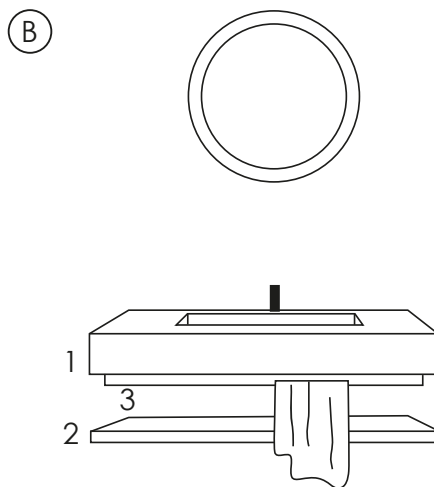

Each BATH DESIGN furniture item is guaranteed by the ABK logo made via micro sandblasting the ceramic surface.

- 1_ Lavabo da appoggio
- 2_ Top porta lavabo 120 cm
- 3_ Top porta oggetti 120 cm
- 4_ Porta asciugamani in metallo 100 cm
- 1_ Surface-mounted washbasin
- 2_ Washbasin top 120 cm
- 3_ Vanity top 120 cm
- 4_ Metal towel rail 100 cm