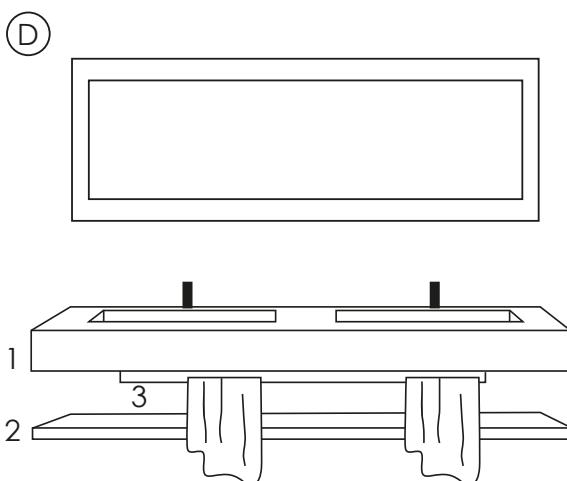

- 1_ Top lavabo integrato 2 vasche 160 cm
- 2_ Top portaoggetti 160 cm
- 3_ Porta asciugamani in metallo 100 cm
- 1_ Integrated top with 2 washbasins 160 cm
- 2_ Vanity top 160 cm
- 3_ Metal towel rail 100 cm