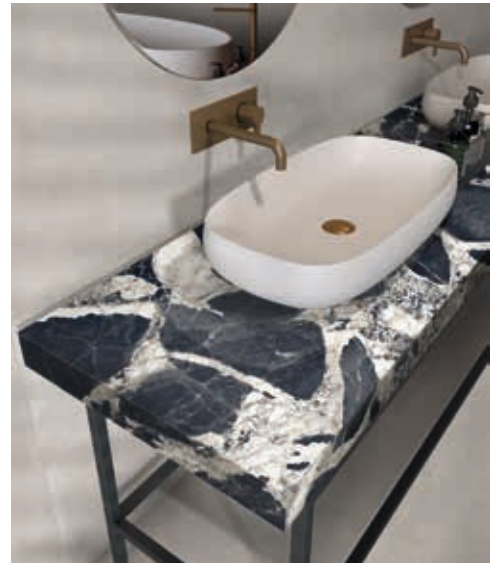

wall LAB325 METAL ASH
washbasin top INTERNO 9 RUST
floor LAB325 BASE ASH

wall LAB325 BASE PEARL
washbasin top SENSI GRAND ANTIQUE LUX+
floor LAB325 BASE PEARL

wall CROSSROAD CHALK SMOKE
washbasin top SENSI STATUARIO APUANO LUX+
floor CROSSROAD CHALK SMOKE