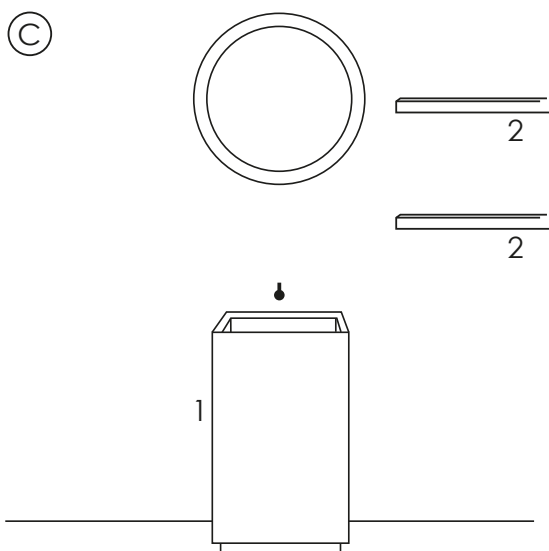

- 1_ Lavabo a colonna
- 2_ Top porta oggetti 90 cm
- 1_ Pedestal-mounted washbasin
- 2_ Vanity top 90 cm