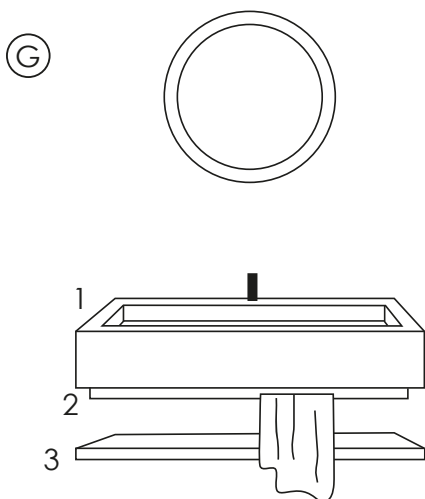

1. 1_ Top Lavabo integrato vasca grande 90 cm
   2_ Porta asciugamani in metallo 70 cm
   3_ Top porta oggetti 90 cm
   1_ Integrated top with large washbasin 90 cm
   2_ Metal towel rail 70 cm
   3_ Vanity top 90 cm