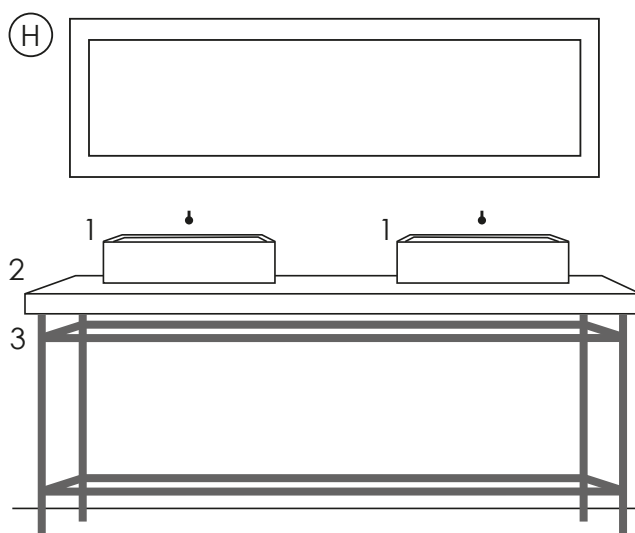

1. 1_ Lavabo da appoggio
   2_ Top portalavabo on demand 200 cm
   3_ Struttura in metallo on demand 180 cm
   1_ Surface-mounted washbasin
   2_ Washbasin top on demand 200 cm
   3_ Metal structure on demand 180 cm