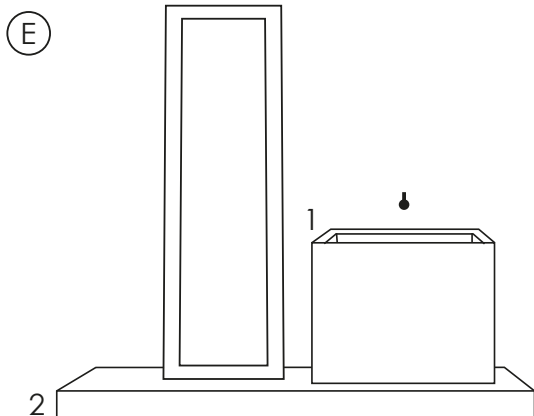

1. 1_ Lavabo a semicolonna
   2_ Top porta lavabo 120 cm
   1_ Semi pedestal washbasin
   2_ Washbasin top 120 cm