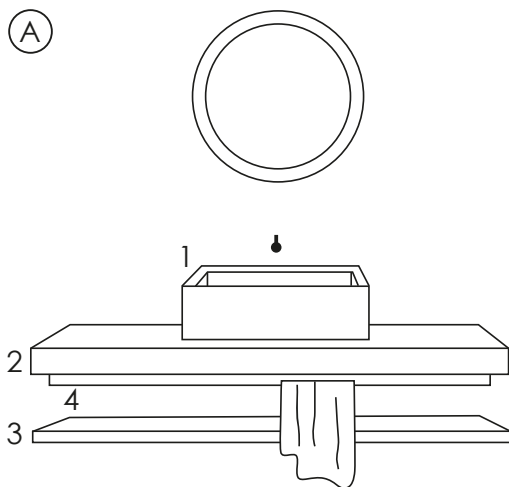

Each BATH DESIGN furniture item is guaranteed by the ABK logo made via micro sandblasting the ceramic surface.

- 1_ Lavabo da appoggio
- 2_ Top porta lavabo 120 cm
- 3_ Top porta oggetti 120 cm
- 4_ Porta asciugamani in metallo 100 cm
- 1_ Surface-mounted washbasin
- 2_ Washbasin top 120 cm
- 3_ Vanity top 120 cm
- 4_ Metal towel rail 100 cm